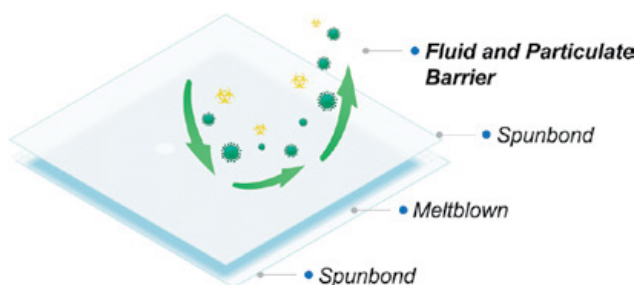

EN 14126

EN 14126

Protective clothing against infective agents.

TYPE 6

EN ISO 13034

EN 13034:2005

Protective clothing for the whole body (trunk, arms, and legs), protects against a light spray of liquid chemicals.

Materials

Microporous

Provides excellent protection against non-hazardous liquids and at the same time, it provides good breathing to the body in hot working environments providing good comfort.

SMS

(Spunbond, Meltblown, Spunbond)

This is a type of nonwoven fabric that combines spunbond and meltblown fabrics is a good liquid repellent.

Protective Coverall

SMS Protective Coverall

GW900

55 GSM-SMS Material
55 GSM - Material SMS

GW900

Ref.	Coverall Style	Color	Size
GW900M	Collar	○ White	M
GW900L	Collar	○ White	L
GW900XL	Collar	○ White	XL
GW9002XL	Collar	○ White	XXL
GW9003XL	Collar	○ White	XXXL