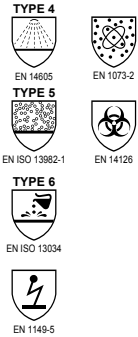

EN 1073-2

EN 1073-2

Protective clothing against radioactive particulate contamination.

TYPE 4

EN 14605

EN 14605

Protective clothing for the whole body (trunk, arms, and legs), Protects against saturated splash of liquid chemicals.

Microporous Protective Coverall

GW903

Ref.	Coverall Style	Color	Size
GW903M	Hood & Boots	<input type="radio"/> White	M
GW903L	Hood & Boots	<input type="radio"/> White	L
GW903XL	Hood & Boots	<input type="radio"/> White	XL
GW9032XL	Hood & Boots	<input type="radio"/> White	XXL
GW9033XL	Hood & Boots	<input type="radio"/> White	XXXL

Protective Coverall

Microporous Protective Coverall

GW904

63 GSM - Microporous Material
63 GSM - Material Microporoso

GW904

Ref.	Coverall Style	Color	Size
GW904M	Hood	○ White	M
GW904L	Hood	○ White	L
GW904XL	Hood	○ White	XL
GW9042XL	Hood	○ White	XXL
GW9043XL	Hood	○ White	XXXL

Seam Taped Protective Coverall

GW905

63 GSM - Microporous Material
63 GSM - Material Microporoso

GW905

Ref.	Coverall Style	Color	Size
GW905M	Hood	○ White	M
GW905L	Hood	○ White	L
GW905XL	Hood	○ White	XL
GW9052XL	Hood	○ White	XXL
GW9053XL	Hood	○ White	XXXL