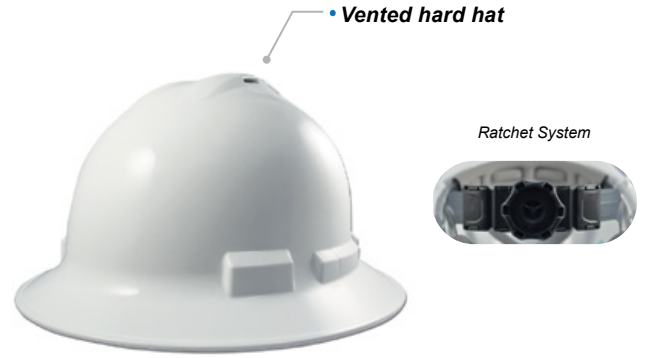

Head Protection

Head Protection

Cap Style Hard Hat

GH327

• 100% HDPE

Non-Vented **GH327RNH**

• Vented hard hat

Ratchet System

Vented **GH327RVW**

• Includes slots for cap mounted earmuffs

Ref.	Air Flow	Ref.	Air Flow	Color	Suspension
GH327RVW	Vented	GH327RNW	Non-Vented	○ White	4 Points Ratchet
GH327RVY	Vented	GH327RNY	Non-Vented	● Yellow	4 Points Ratchet
GH327RVH	Vented	GH327RNH	Non-Vented	● Hi-Vis	4 Points Ratchet
GH327RVR	Vented	GH327RNR	Non-Vented	● Red	4 Points Ratchet
GH327RVB	Vented	GH327RNB	Non-Vented	● Blue	4 Points Ratchet
GH327RVG	Vented	GH327RNG	Non-Vented	● Green	4 Points Ratchet

Full Brim Hard Hat

GH328

• 100% HDPE

Non-Vented **GH328RNH**

• Vented hard hat

Ratchet System

Vented **GH328RVW**

Ref.	Air Flow	Ref.	Air Flow	Color	Suspension
GH328RVW	Vented	GH328RNW	Non-Vented	○ White	4 Points Ratchet
GH328RVY	Vented	GH328RNY	Non-Vented	● Yellow	4 Points Ratchet
GH328RVH	Vented	GH328RNH	Non-Vented	● Hi-Vis	4 Points Ratchet
GH328RVR	Vented	GH328RNR	Non-Vented	● Red	4 Points Ratchet
GH328RVB	Vented	GH328RNB	Non-Vented	● Blue	4 Points Ratchet
GH328RVG	Vented	GH328RNG	Non-Vented	● Green	4 Points Ratchet